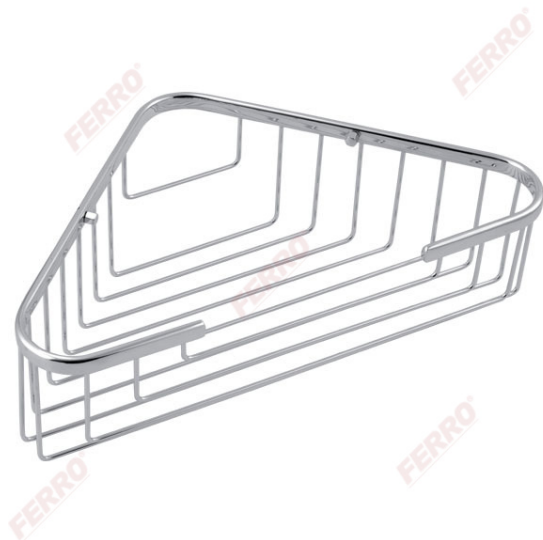

Code: **6079,0**

Metalia Shower - corner rack

<https://www.ferrocompany.com/product-4920-60790.html>

Individual packaging: **1, package with bar code allowing for retail sale**

Collective packaginig: **8**

Available to the end of existing stock.

- dimensions: 250 mm x 250 mm
- height: 90 mm
- chrome